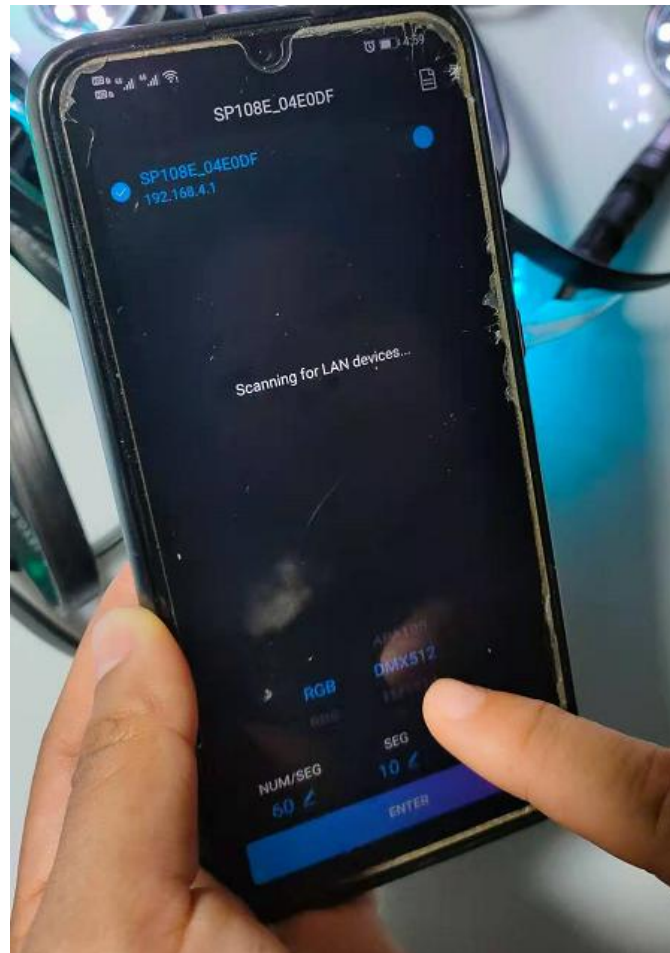

Four Step: Choose **RGB** **DMX512**, see below picture

SHENZHEN MSH LIGHTING CO.,LTD

Whatsapp:+8613267109053

Email:maisie@abrightled.com

Add:2nd floor,No 9 Yue Ming Street,Beihuan Road, Shiyan, Bao' an, Shenzhen, GD, China.

Website:www.abrightled.com

www.stripsledlight.com

Wechat/Mob:+8613670240273