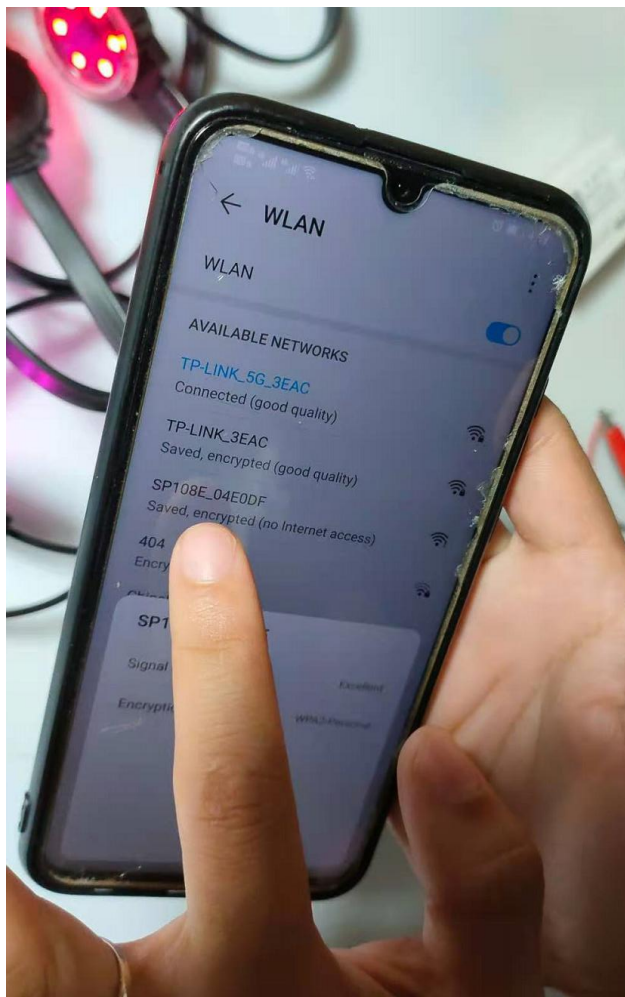

Third step: Connect wifi(SP108E xxxx), password(12345678)

SHENZHEN MSH LIGHTING CO.,LTD

Whatsapp:+8613267109053 Email:maisie@abrightled.com

Add:2nd floor,No 9 Yue Ming Street,Beihuan Road, Shiyan, Bao' an, Shenzhen, GD, China.

Website:www.abrightled.com www.stripsledlight.com Wechat/Mob:+8613670240273