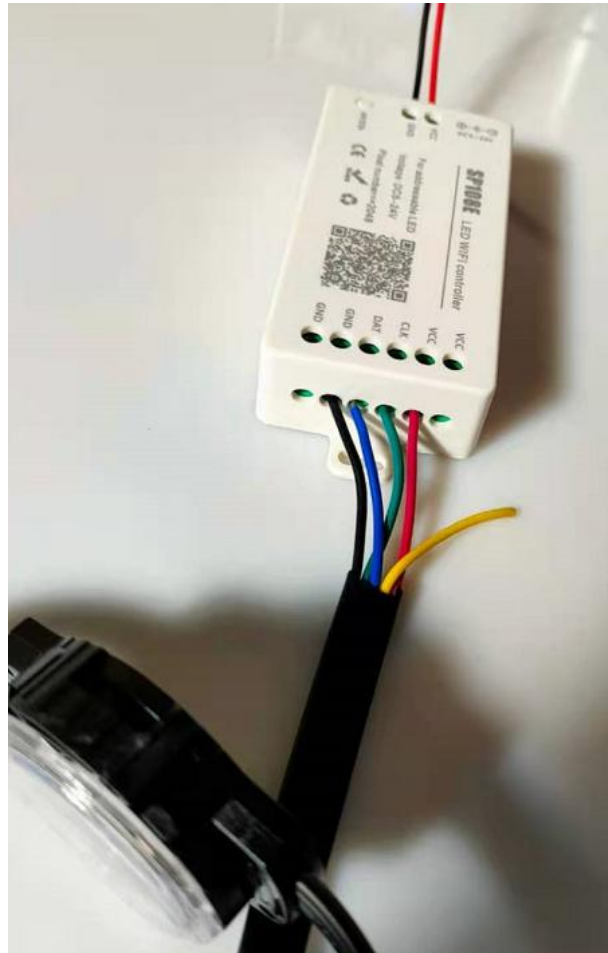

Website:www.abrightled.com www.stripsledlight.com Wechat/Mob:+8613670240273

Second:Connect Pixel Light to wifi controller,
see below picture for 40mm pixel light.

SHENZHEN MSH LIGHTING CO.,LTD

Whatsapp:+8613267109053 Email:maisie@abrightled.com